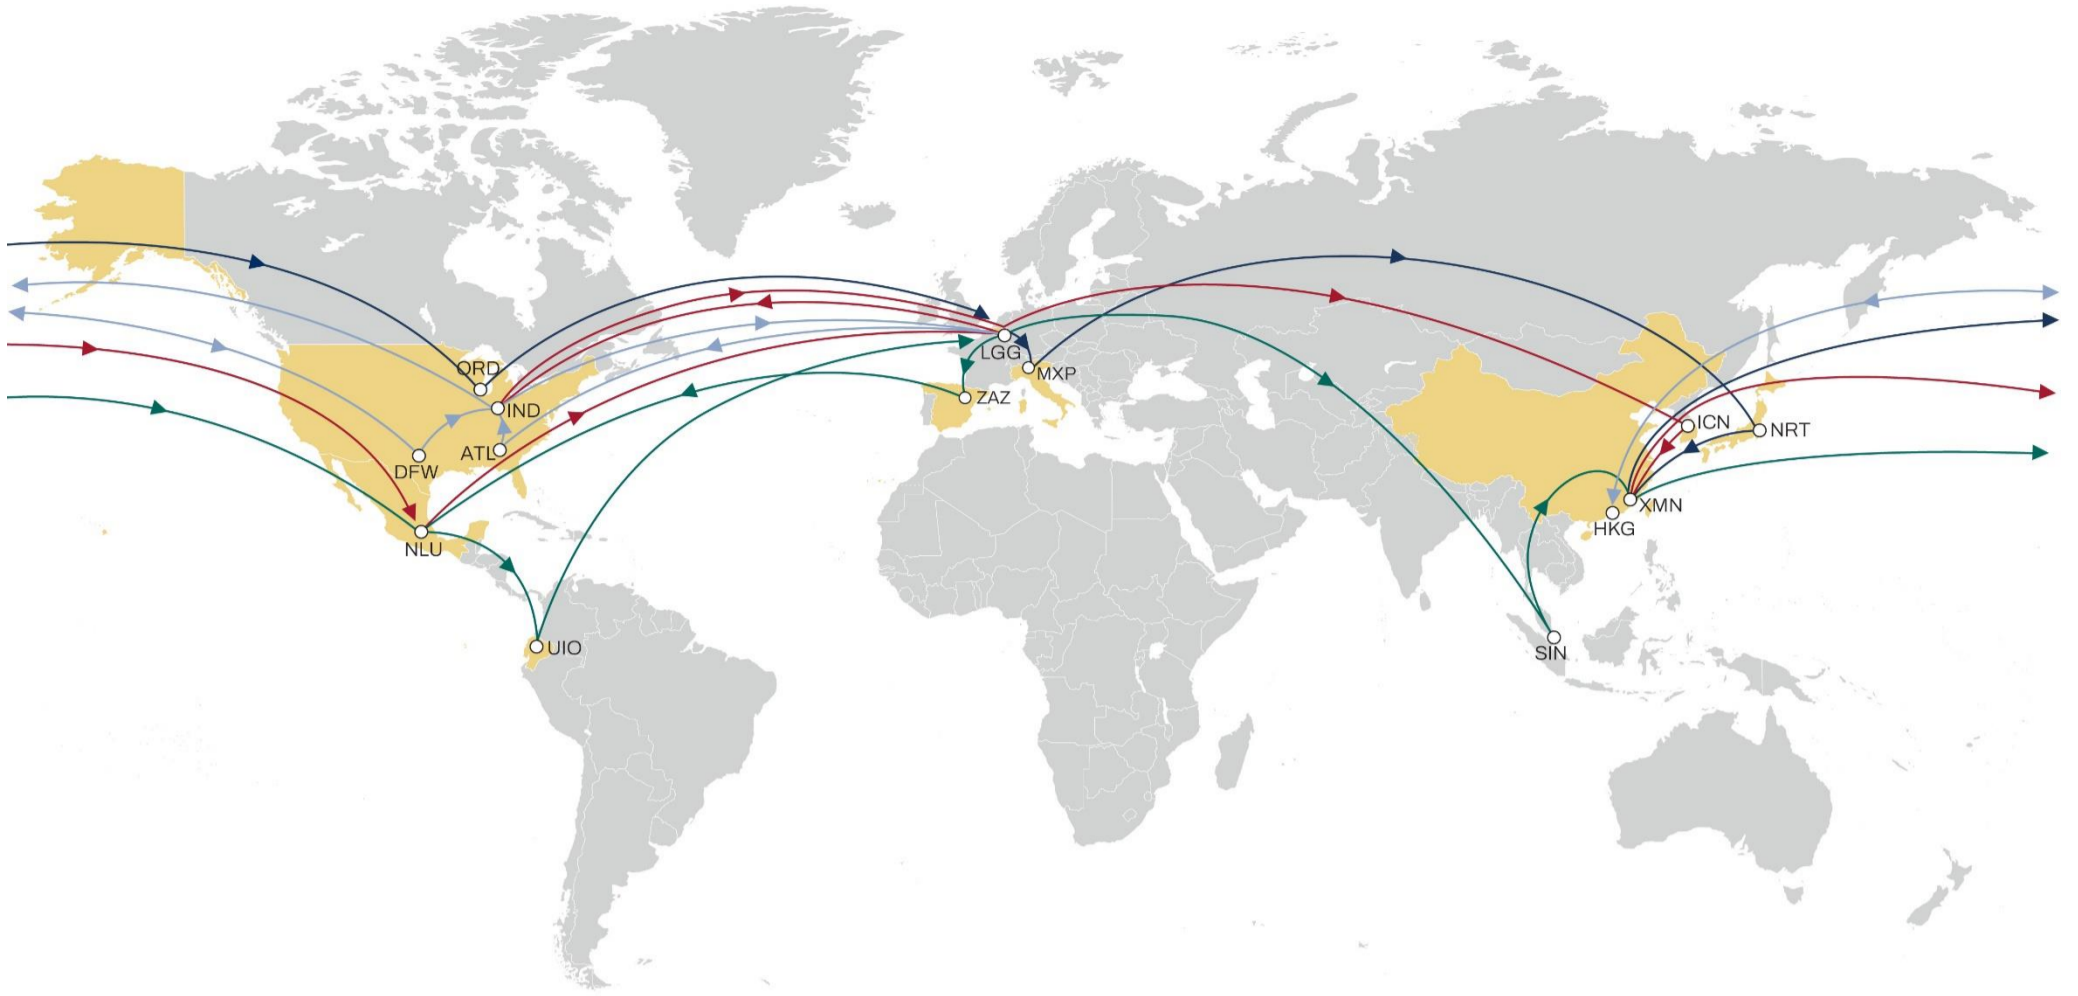

MSC Air Cargo is introducing new stops connecting Hong-Kong (HKG) to Dallas (DFW), Liege (LGG) to Atlanta (ATL) and Singapore (SIN) to Xiamen (XMN).

NLU-LGG-IND-LGG-ICN-XMN-NLU-LGG-ICN-XMN-NLU						
Monday	Tuesday	Wednesday	Thursday	Friday	Saturday	Sunday
5Y8392 NLU-LGG 03:00 20:25	5Y8399 LGG-IND 17:30 20:40	5Y8401 LGG-ICN 16:55 13:10 (+1)	5Y8401 ICN-XMN 16:25 18:55	5Y8397 NLU-LGG 04:50 22:15	5Y8390 LGG-ICN 15:50 12:05 (+1)	5Y8390 ICN-XMN 14:05 16:35
	5Y8401 IND-LGG 23:40 13:55 (+1)		5Y8402 XMN-NLU 21:30 01:50 (+1)			5Y8391 XMN-NLU 19:40 00:00 (+1)

MXP-NRT-XMN-ORD -MXP-NRT-XMN-ORD-MXP						
Monday	Tuesday	Wednesday	Thursday	Friday	Saturday	Sunday
5Y8062 MXP-NRT 00:15 21:25		5Y8174 NRT-XMN 19:35 23:00	5Y8175 XMN-ORD 01:30 04:20	5Y8067 MXP-NRT 14:55 12:05 (+1)	5Y8176 NRT-XMN 17:35 21:00	5Y8069 ORD-MXP 05:20 21:15
			5Y8064 ORD-MXP 07:20 23:15		5Y8177 XMN-ORD 23:30 02:20 (+1)	

You can contact us at spot.aircargo@msc.com or booking.aircargo@msc.com

MSC Air Cargo is introducing new stops connecting Hong-Kong (HKG) to Dallas (DFW), Liege (LGG) to Atlanta (ATL) and Singapore (SIN) to Xiamen (XMN).

HKG-DFW-HKG-DFW-IND-LGG-ATL-IND-HKG						
Monday	Tuesday	Wednesday	Thursday	Friday	Saturday	Sunday
5Y8012 HKG-DFW 16:25 20:05		5Y8013 DFW-HKG 03:35 14:50 (+1)	5Y8014 HKG-DFW 16:55 20:35	5Y8015 IND-LGG 18:55 09:10 (+1)	5Y8016 LGG-ATL 12:10 15:55	
			5Y8015 DFW-IND 23:05 02:10 (+1)		5Y8016 ATL-IND 18:55 20:30	
					5Y8017 IND-HKG 23:30 08:20 (+1)	