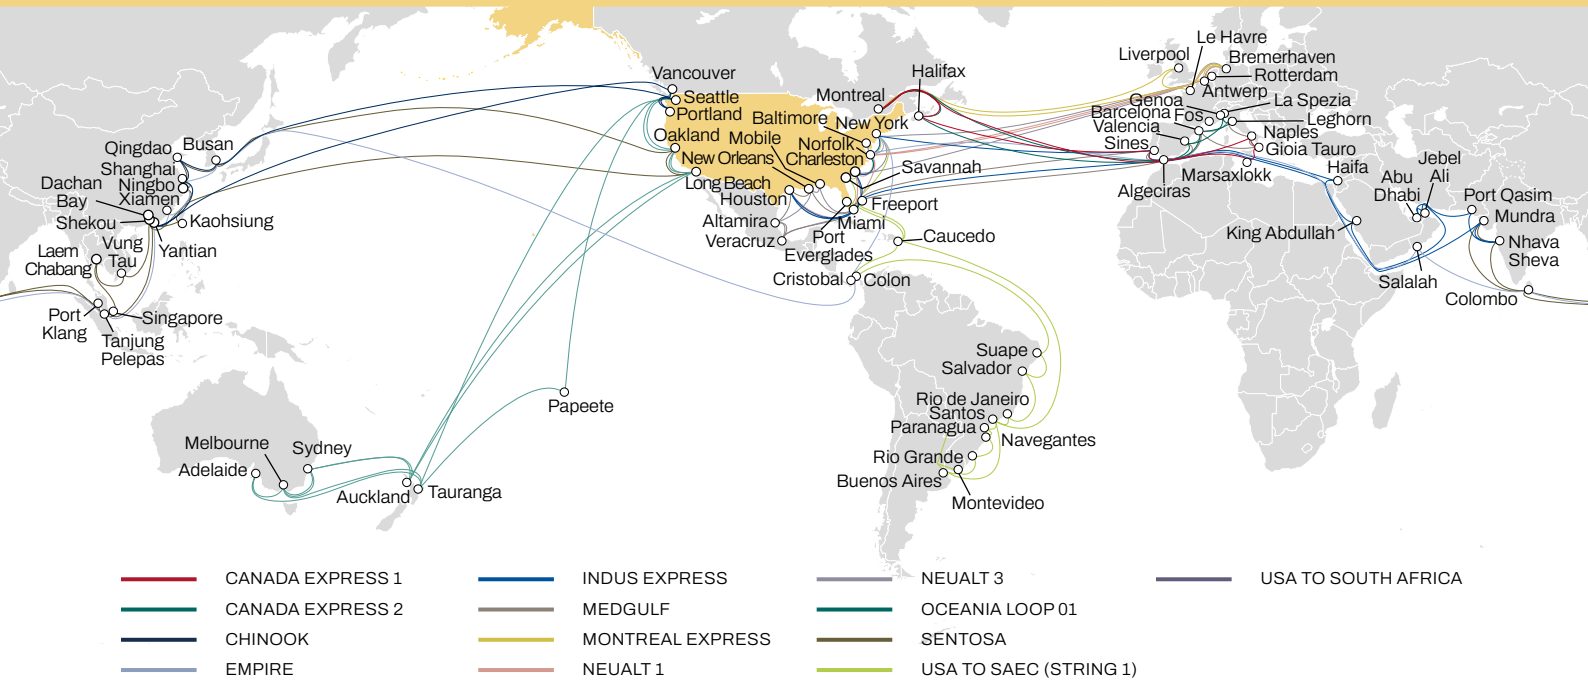

YOUR EXPERTS FOR ALL TYPES OF **AUTOMOTIVE CARGO**

In a fascinating but challenging automotive industry, it is crucial to transport these commodities in the fastest and safest way possible. As the automotive industry is rapidly growing into a greener era, MSC is here to provide you with the supply chain solutions you need. Whether you are shipping spare parts, automobiles, batteries or oversized cargo, we will find the fastest and most efficient way to get your business moving.

POL	POD
CHARLESTON	ANTWERP BREMERHAVEN PORT ELIZABETH RIO DE JANEIRO
HOUSTON	BEIRUT BREMERHAVEN EVYAP NHAVA SHEVA
LB	MELBOURNE SHANGHAI
MONTREAL	ANTWERP GENOA NAPLES

POL	POD
NEW YORK	NHAVA SHEVA PORT ELIZABETH
NORFOLK	ANTWERP CAUCEDO DURBAN
PHILADELPHIA	MELBOURNE
TOKYO	PORTLAND